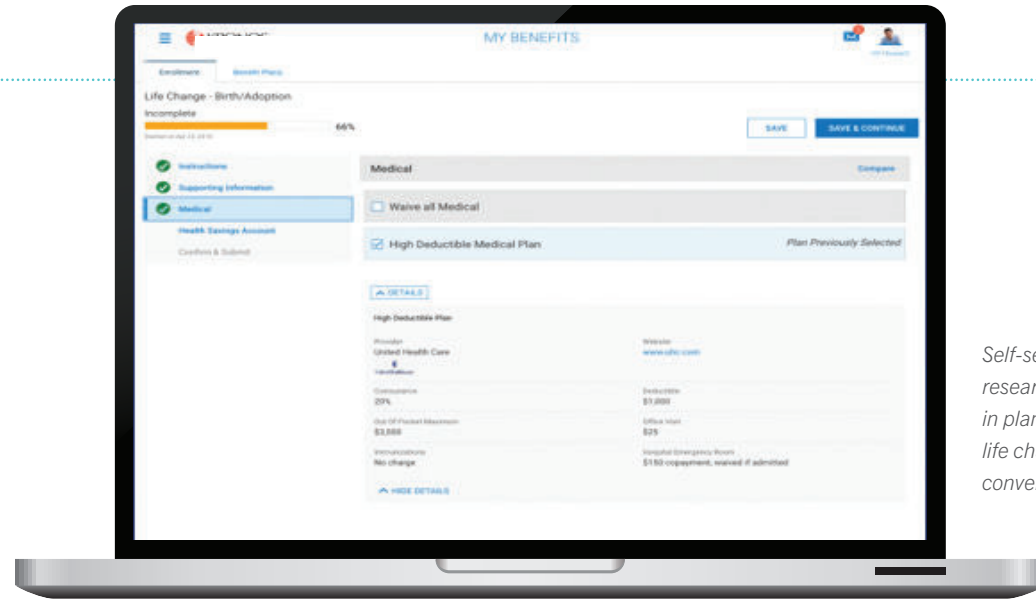

Work Smarter

Embedded people analytics make it easy to gather key metrics, visualize insights, and predict workforce trends. That way, you can make data-driven decisions and take immediate action to keep goals on track.

Our unified HCM suite allows your entire workforce to accomplish daily tasks — from **applying for jobs** and **enrolling in benefits** to **managing time** and **tracking performance** — with consumer-grade speed and ease.

Clear, color-coded visualizations provide instant insights to proactively manage workforce needs and development.

HR dashboards with intuitive charts and graphs help you understand people metrics at a glance.

Work Your Way

Empower people to get things done in the fewest steps possible. Apply for jobs, enroll in benefits, manage time, update schedules, and more — from any place and on any device.

An intuitive mobile applicant portal makes a great first impression with candidates.