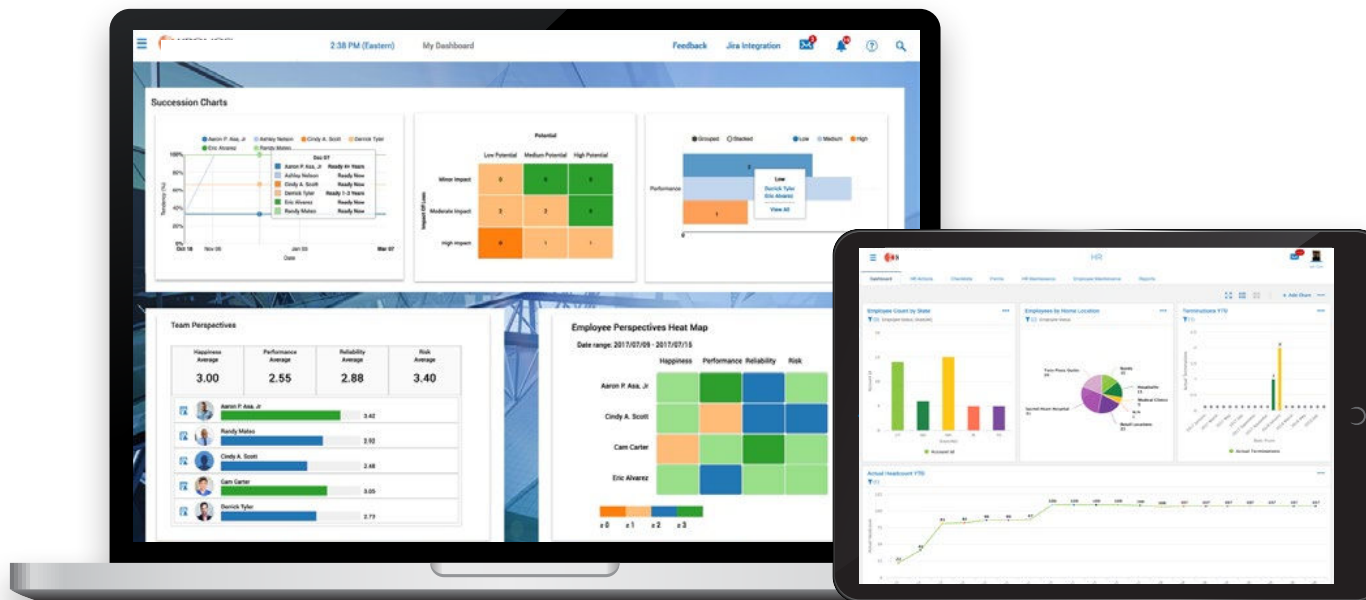

Our HCM Experience

Designed to delight and built to engage

Consumer technology delivers simplicity and convenience to make life easier. Shouldn't you expect the same from the solutions you use at work? We're revolutionizing how people experience work — from pre-hire to retire — through an intuitive, responsive human capital management (HCM) platform. Our unified HCM suite allows your entire workforce to accomplish daily tasks — from applying for jobs and enrolling in benefits to managing time and tracking performance — with consumer-grade speed and ease. It's a seamless HCM experience that engages, delights, and empowers your people to perform at their full potential.

Work Smarter

Embedded people analytics make it easy to gather key metrics, visualize insights, and predict workforce trends. That way, you can make data-driven decisions and take immediate action to keep goals on track.

Our unified HCM suite allows your entire workforce to accomplish daily tasks — from **applying for jobs** and **enrolling in benefits** to **managing time** and **tracking performance** — with consumer-grade speed and ease.

Clear, color-coded visualizations provide instant insights to proactively manage workforce needs and development.

HR dashboards with intuitive charts and graphs help you understand people metrics at a glance.